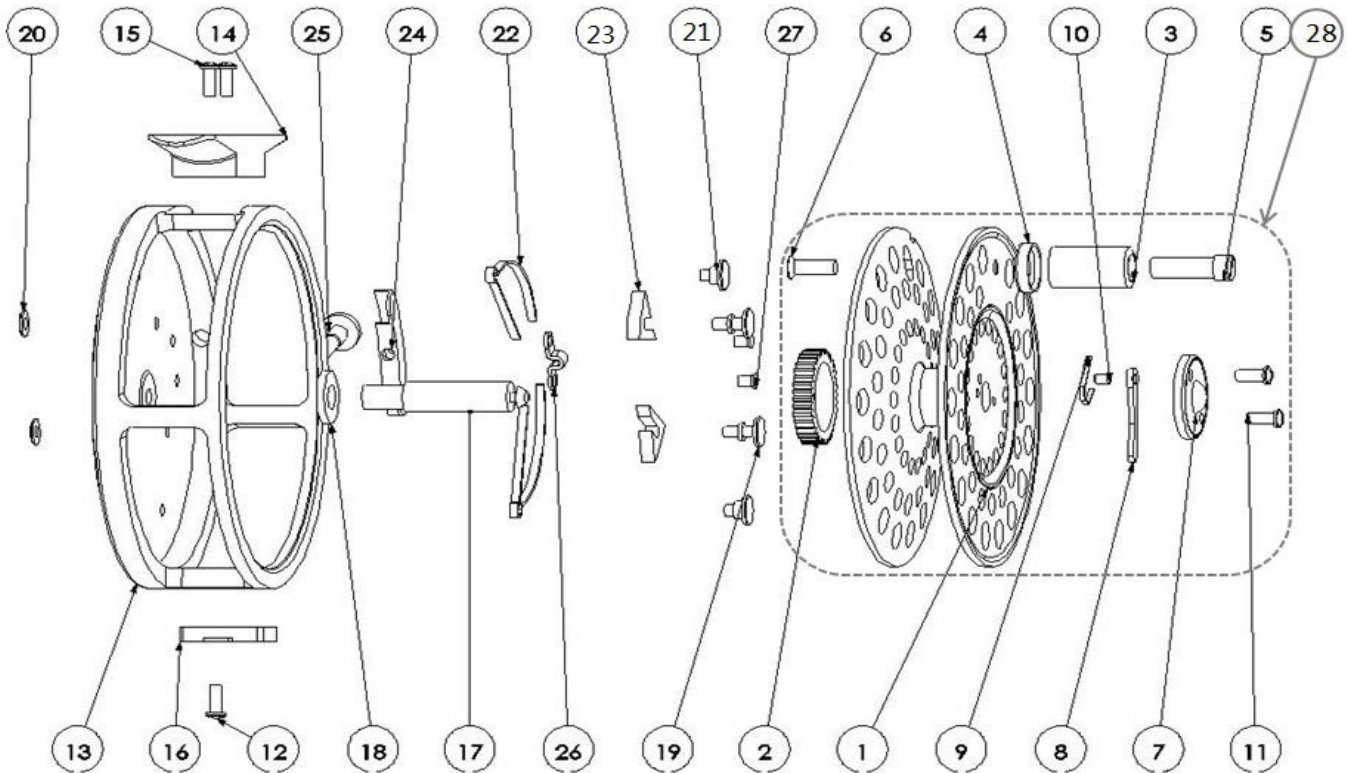

PARTS LIST FOR HARDY FEATHERWEIGHT (Korean Version)

#	PART DESCRIPTION	QTY	PART NO.	HARDY STYLE NUMBER
1	Drum	1	1389451	024B
2	Check Wheel	1	1333904	0591
3	Handle Knob	1	1328911	H00121SP2
4	Handle Cup	1	1328912	H00121SP3
5	Handle Wire	1	1328910	H00121SP1
6	Handle Screw	1	1329236	HREUN005SP10
7	Latch Cover	1	1329208	HREM010SP06
8	Latch Bar	1	1329209	HREM010SP07
9	Latch Spring	1	1329210	HREM010SP08
10	Latch Stud	1	1329211	HREM010SP09
11	Latch Screw	2	1329212	HREM010SP10
12	Lineguard Screw	1	1328914	H00121SP5
13	Frame	1	1389455	024AN
14	Reel Back	1	1333542	6250
15	Reel Back Screw	2	1328915	H00121SP6
16	Lineguard	1	1332691	0353A
17	Spindle	1	1328916	H00121SP7
18	Spindle Washer	1	1333866	0329
19	Tongue Stud	2	1333829	0128
20	Tongue Stud Washer	2	1333851	0243B
21	Spring Stud	2	1333831	0140B
22	Check Spring	2	1332718	0395
23	Tongue	2	1333869	0361
24	Regulator Block	1	1328918	H00121SP9
25	Regulator Wire	1	1328718	H00019P01
26	Regulator Keeper	1	1333875	0420
27	Regulator Keeper Stud	2	1333842	0174B
28	Spare Spool	1	1327026	H00024

Reel Part Numbers: 1327023 (H00019)

17 00

Drawn: 24-April-2015

Drawing Version: 34-13212-00